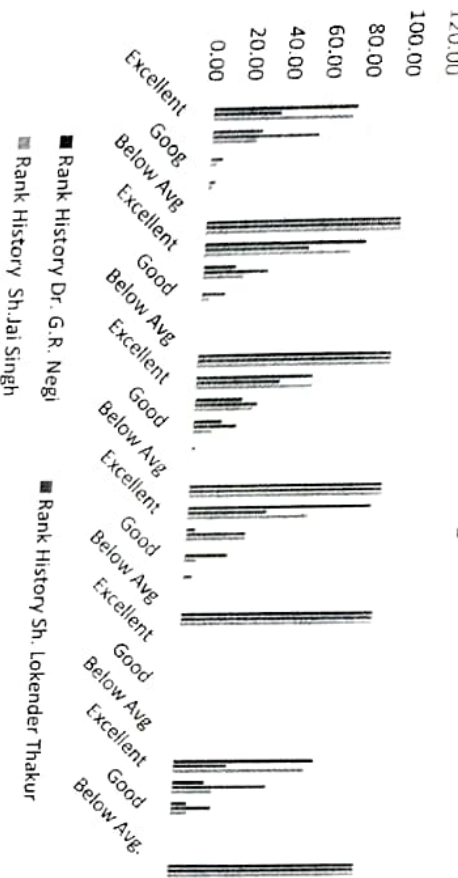

Chart Title

Chart Title

Chart Title

Principal
G.B. Pant Memorial
Govt. College Rampur
Distt. Shimla (H.P.) - 177

Chart Title

Rank Physical Education Sh. Vidya Bandhu Negi

Principal
 G.B. Pant Memorial
 Govt. College Rampur Bsr.
 Distt. Shimla (H. P.) - 172001