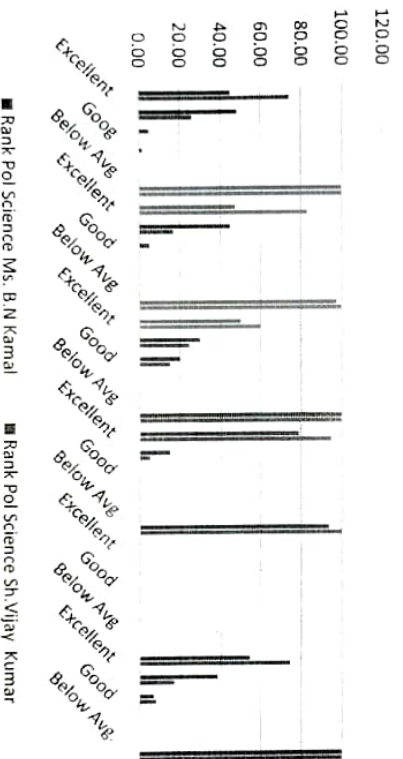

Chart Title

Chart Title

Chart Title

Principal
G.B. Pant Memorial
Govt. College Rampur
Distt. Shimla (H.P.) - 177

Chart Title

Rank Physical Education Sh. Vidya Bandhu Negi

Principal
 G.B. Pant Memorial
 Govt. College Rampur Bsr.
 Distt. Shimla (H. P.) - 172001