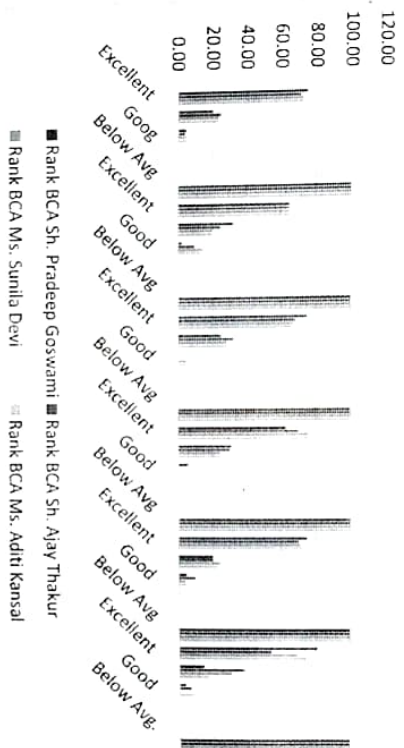

Rank JMC Ms. A.K.Yadav

Chart Title

■ Rank Maths Dr. Jeevan Masoi ■ Rank Maths Ms. Anuradha Negi
 ■ Rank Maths Sh. Kushiak Sharma

Chart Title

Principal
G.B. Pant Memorial
Govt. College Rampur Bsr.
Distt. Shimla (H. P.) - 172001