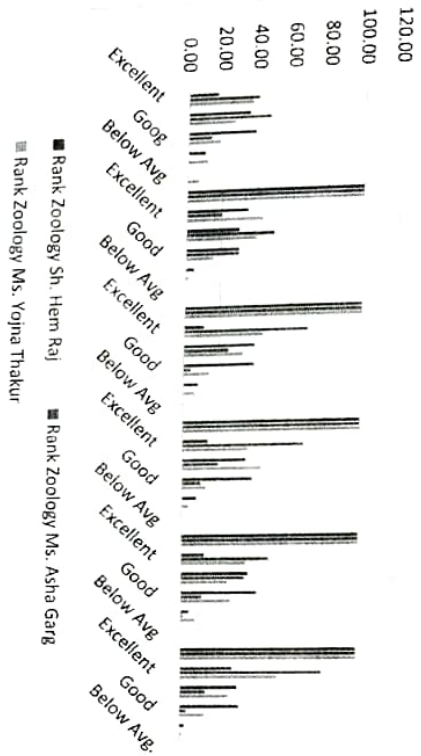

Chart Title

Chart Title

Chart Title

Principal
G.B. Pant Memorial
Govt. College Rampur
Distt. Shimla (H.P.) - 177

Chart Title

Rank Physical Education Sh. Vidya Bandhu Negi

Principal
 G.B. Pant Memorial
 Govt. College Rampur Bsr.
 Distt. Shimla (H. P.) - 172001