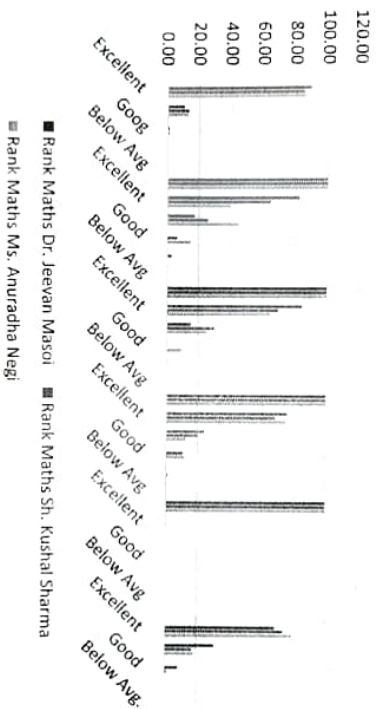

Rank JMC Ms. A.K.Yadav

Chart Title

■ Rank Maths Dr. Jeevan Masoi ■ Rank Maths Ms. Anuradha Negi
 ■ Rank Maths Sh. Kushiak Sharma

Chart Title

Principal
G.B. Pant Memorial
Govt. College Rampur Bsr.
Distt. Shimla (H. P.) - 172001