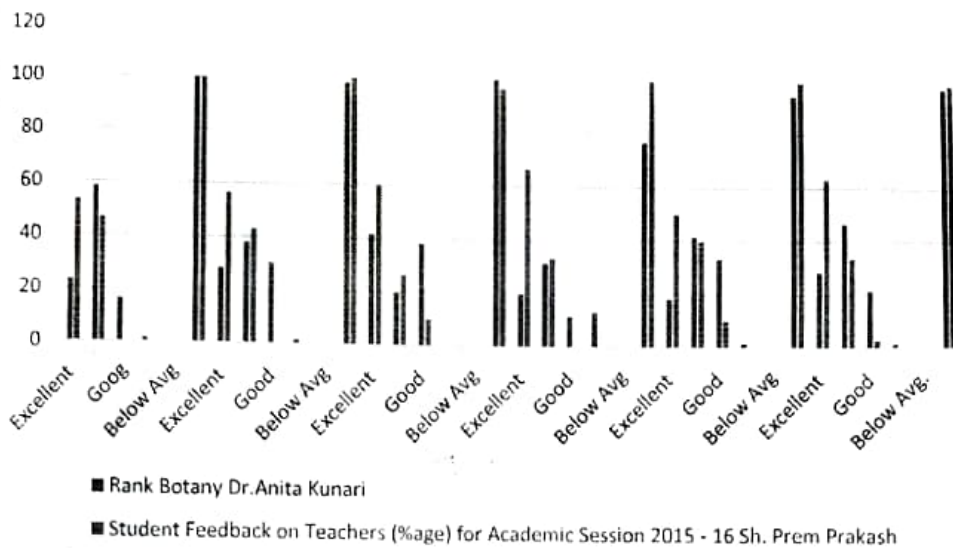

2015-16

Chart Title

Chart Title

Principal
G.B. Pant Memorial
Govt. College Rampur Bsr.
Distt. Shimla (H. P.) - 172001

Chart Title

Chart Title

Principal
G.B. Pant Memorial
Govt. College Ramp
Distt. Shimla (H. P.)