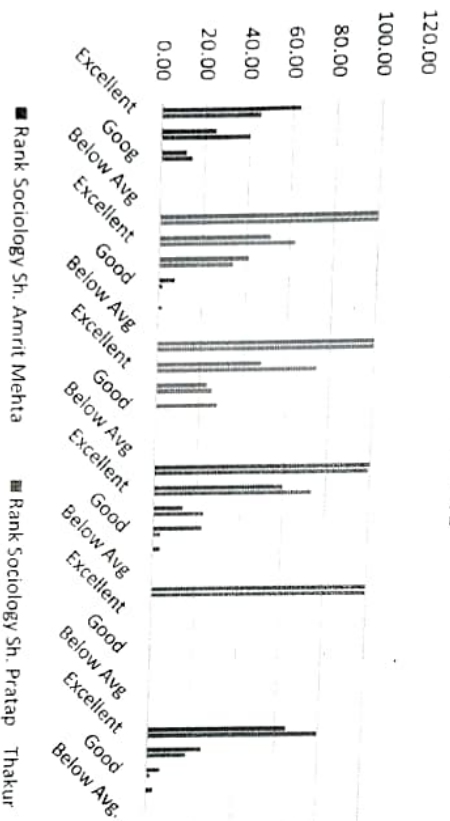

Chart Title

Chart Title

Chart Title

Principal
G.B. Pant Memorial
Govt. College Rampur
Distt. Shimla (H.P.) - 177

Chart Title

Rank Physical Education Sh. Vidya Bandhu Negi

Principal
 G.B. Pant Memorial
 Govt. College Rampur Bsr.
 Distt. Shimla (H. P.) - 172001