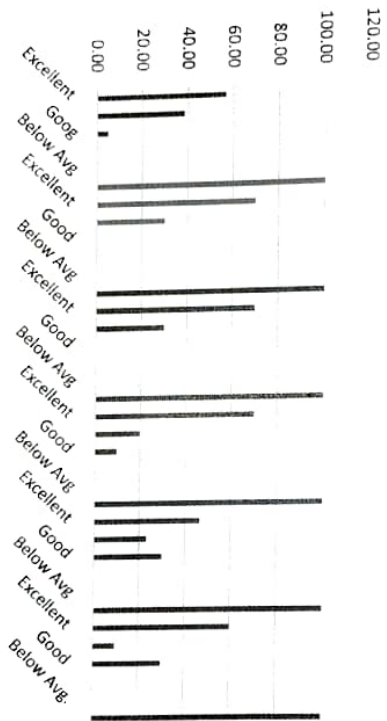

Chart Title

Chart Title

Chart Title

Principal
G.B. Pant Memorial
Govt. College Rampur
Distt. Shimla (H.P.) - 177

Chart Title

Rank Physical Education Sh. Vidya Bandhu Negi

Principal
 G.B. Pant Memorial
 Govt. College Rampur Bsr.
 Distt. Shimla (H. P.) - 172001