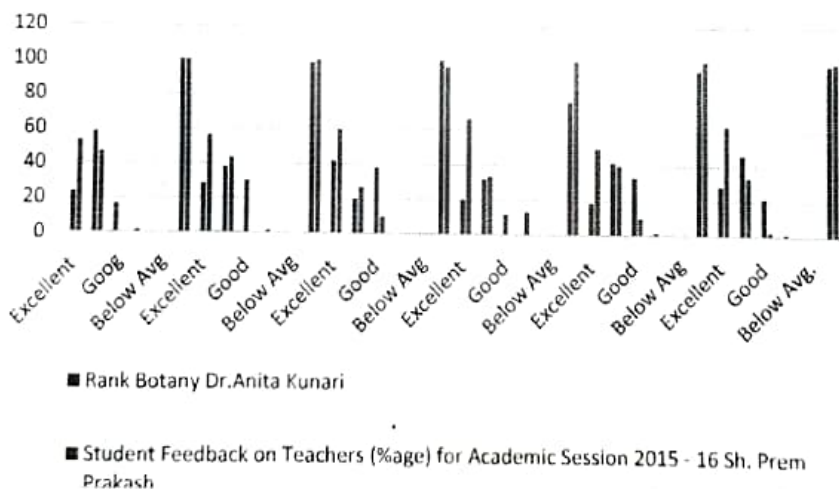

2015-16

Chart Title

Chart Title

Principal
G.B. Pant Memorial
Govt. College Rampur Bsr.
Distt. Shimla (H. P.) - 172001

Chart Title

Chart Title

Principal
G.B. Pant Memorial
Govt. College Ramp
Distt. Shimla (H. P.)