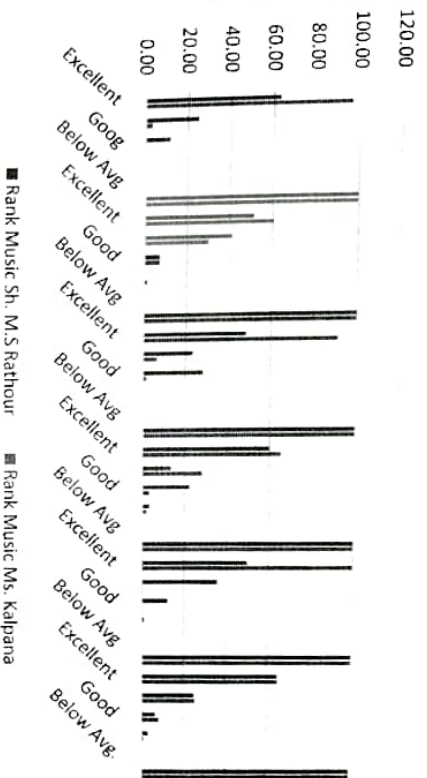

Chart Title

Chart Title

Chart Title

Principal
G.B. Pant Memorial
Govt. College Rampur
Distt. Shimla (H.P.) - 177

Chart Title

Rank Physical Education Sh. Vidya Bandhu Negi

Principal
 G.B. Pant Memorial
 Govt. College Rampur Bsr.
 Distt. Shimla (H. P.) - 172001