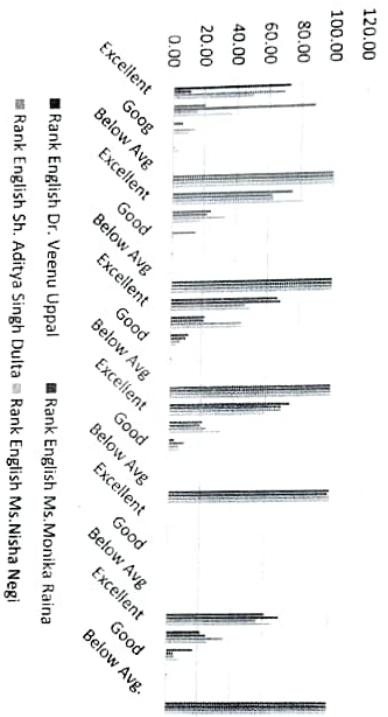

2015-16

Chart Title

Chart Title

Principal
G.B. Pant Memorial
Govt. College Rampur Bsr.
Distt. Shimla (H. P.) - 172001

Chart Title

Chart Title

Principal
G.B. Pant Memorial
Govt. College Ramp
Distt. Shimla (H. P.)