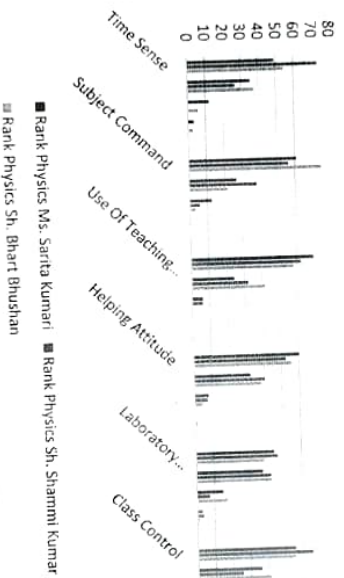

Chart Title

Chart Title

Chart Title

Rank Tourism Sh. Nikhil Sarta

Principal
G. B. Pant Memorial
Govt. College Rampur Bsr.
Distt. Shimla (H. P.) - 172001

Rank JMC Sh. Sujay Kapil

Rank Sanskrit Ms. Promila

 Principal
 G.B. Pant Memorial
 Govt. College Rampur Bsr.
 Distt. Shimla (H. P.) - 172001