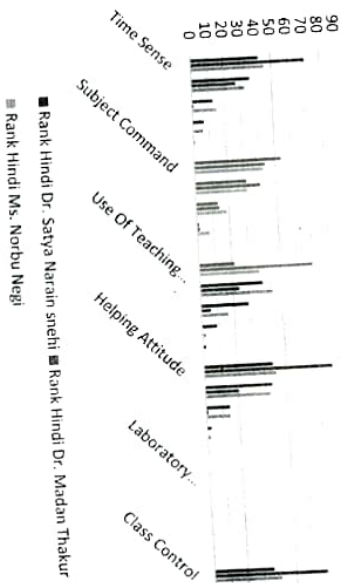

Chart Title

Chart Title

Principal
G.B. Pant Memorial
Govt. College Rampur Bst.
Distt. Shimla (H. P.) - 172001

Chart Title

Chart Title

Principal
G.B. Pant Memorial
Govt. College Rampur Bar
Distt. Shimla (H.P.) - 172001