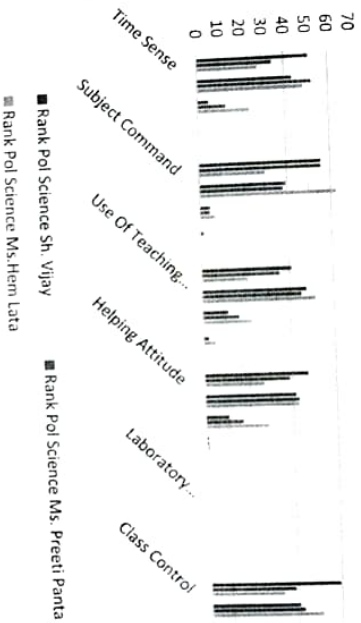

Chart Title

Chart Title

Chart Title

Rank Tourism Sh. Nikhil Sarta

Principal
G. B. Pant Memorial
Govt. College Rampur Bsr.
Distt. Shimla (H. P.) - 172001

Rank JMC Sh. Sujay Kapil

Rank Sanskrit Ms. Promila

 Principal
 G.B. Pant Memorial
 Govt. College Rampur Bsr.
 Distt. Shimla (H. P.) - 172001