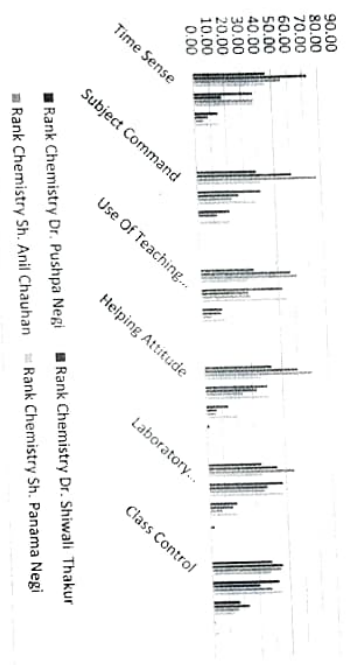

2016-17

Chart Title

Chart Title

Principal
G.B. Pant Memorial
Govt. College Rampur Bst.
Distt. Shimla (H. P.) - 172001

Chart Title

Chart Title

Principal
G.B. Pant Memorial
Govt. College Rampur Bst.
Distt. Shimla (H. P.) - 172001