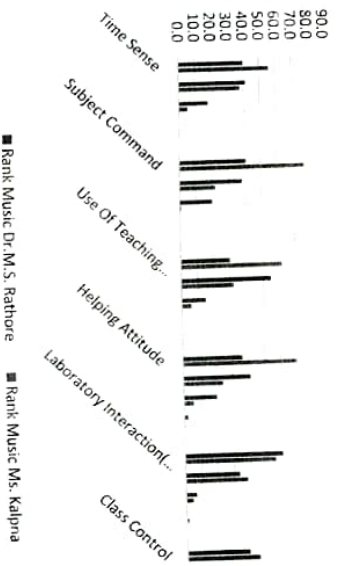

Chart Title

Chart Title

Chart Title

Rank Tourism Sh. Nikhil Sarta

Principal
G. B. Pant Memorial
Govt. College Rampur Bsr.
Distt. Shimla (H. P.) - 172001

Rank JMC Sh. Sujay Kapil

Rank Sanskrit Ms. Promila

 Principal
 G.B. Pant Memorial
 Govt. College Rampur Bsr.
 Distt. Shimla (H. P.) - 172001