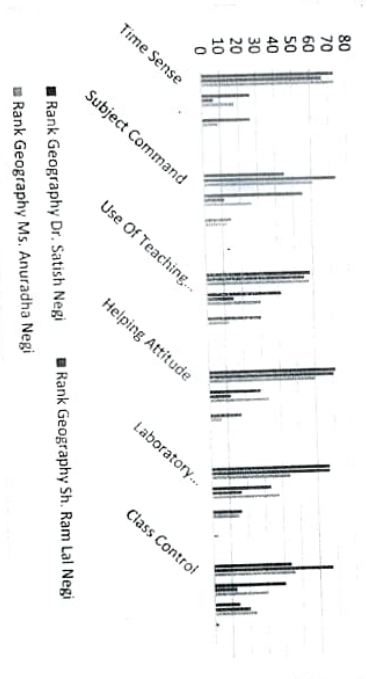

Chart Title

Chart Title

Principal
G.B. Pant Memorial
Govt. College Rampur Bst.
Distt. Shimla (H. P.) - 172001

Chart Title

Chart Title

Principal
G.B. Pant Memorial
Govt. College Rampur Bar
Distt. Shimla (H.P.) - 172001