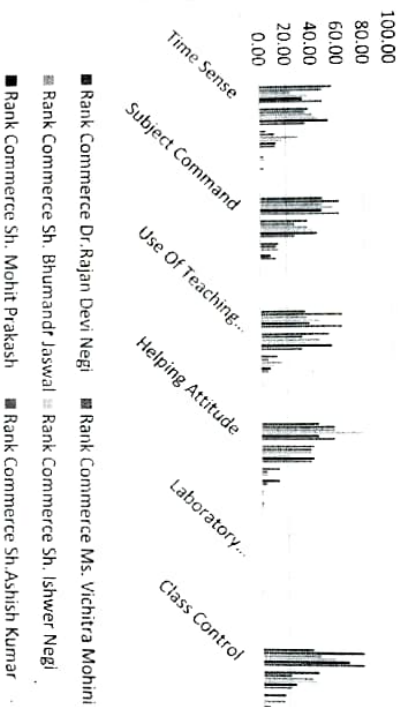

2016-17

Chart Title

Chart Title

Principal
G.B. Pant Memorial
Govt. College Rampur Bst.
Distt. Shimla (H. P.) - 172001

Chart Title

Chart Title

Principal
G.B. Pant Memorial
Govt. College Rampur Bst.
Distt. Shimla (H. P.) - 172001