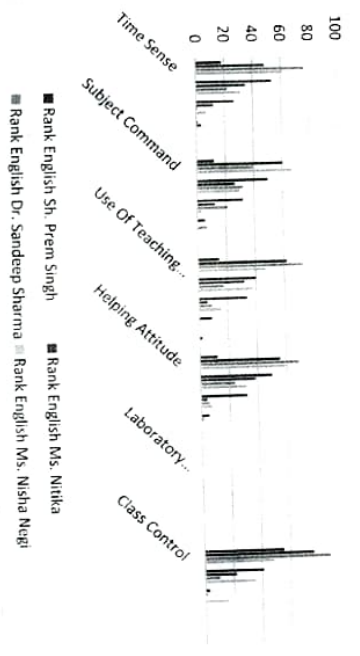

Chart Title

Chart Title

Principal
G.B. Pant Memorial
Govt. College Rampur Bst.
Distt. Shimla (H. P.) - 172001

Chart Title

Chart Title

Principal
G.B. Pant Memorial
Govt. College Rampur Bar
Distt. Shimla (H.P.) - 172001