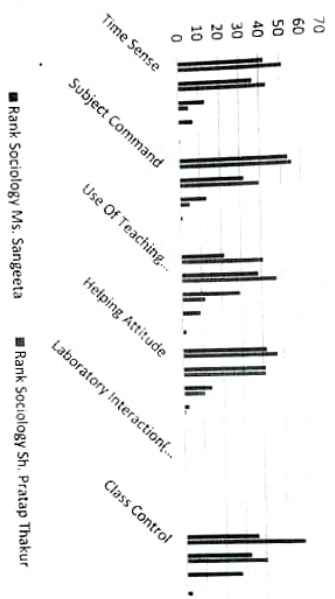

Chart Title

■ Rank Sociology Ms. Sangeeta   ■ Rank Sociology Sh. Pratap Thakur

Principal
G.B. Pant Memorial
Govt. College Rampur Bsr.
Distt. Shimla (H. P.) - 172001